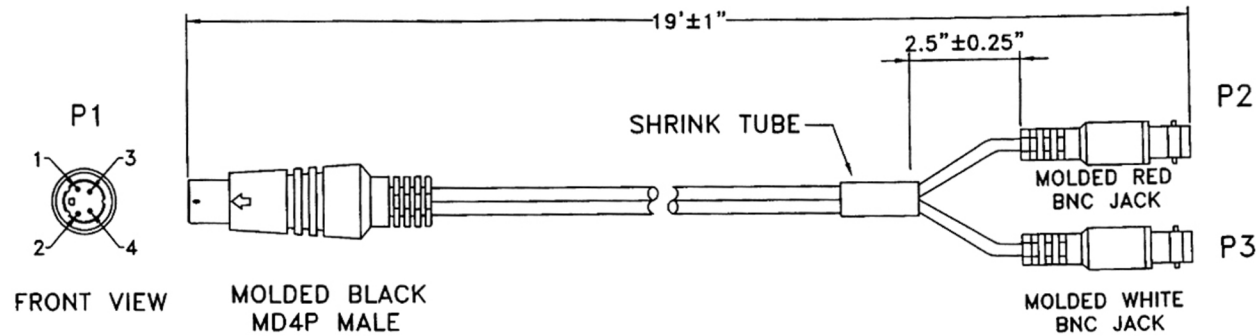

Product Photo

PIN OUT

P1 (BLACK) MD4P MALE	P2 (RED) BNC JACK	P3 (WHITE) BNC JACK
1 — SPIRAL — SHELL		
3 — RED — CENTER		
2 — SPIRAL — SHELL		
4 — WHITE — CENTER		

- ***CONSTRUCTION:
- 1.CABLE * UL2725 (30AWGx1C+S 90%)x2F BLACK PVC JACKET OD:2.8mmx5.6mm.
- ***CONNECTORS:
- 2.MD4P MALE: * MINI DIN 4P MALE CONNECTOR.
* PINS: PHOSPHOR BRONZE WITH GOLD PLATED.
* SHELL: STEEL WITH GOLD PLATED.
* INSULATOR: BLACK PLASTIC UL 94V-0 RATED
* SHIELD: 360° COPPER FOIL SHIELD
* MOLDED: BLACK PVC 45P
 - 3.BNC JACK(P2) * SHELL: BRASS WITH GOLD PLATED.
* PINS; PHOSPHOR BRONZE WITH GOLD PLATED.
* INSULATOR: WHITE POM.
* MOLDED: RED PVC 45P
 - 4.BNC JACK(P3) * SHELL: BRASS WITH GOLD PLATED.
* PINS; PHOSPHOR BRONZE WITH GOLD PLATED.
* INSULATOR: WHITE POM.
* MOLDED: WHITE PVC 45P
 - 5.SHRINK TUBE: * SHRINK TUBE Ø6.0*20MM
 - 6.TEST: * CT: 2.0HM IS: 5M OHM

an INFINIT® brand
www.showmecables.com
888-519-9505 | sales@showmecables.com

Title	Dual BNC Female to S-Video Male Pigtail Adapter
Part Number	875

Notes

1. Unless otherwise specified all dimensions are nominal
2. All specifications are subject to change without notice at any time
3. Dimensions are in millimeters